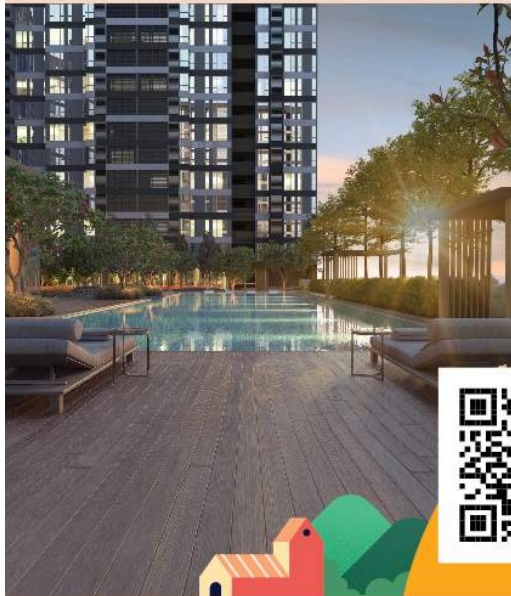

UP TO 1,884 SQFT

GATED & GUARDED

3 MINS TO NILAI TOLL

FREEHOLD

Where indulgence becomes a lifestyle.

Swim in our dazzling swimming pool, barbeque under the stars, workout in an all equipped gym and enjoy quality time with loved ones at our outdoor playground.