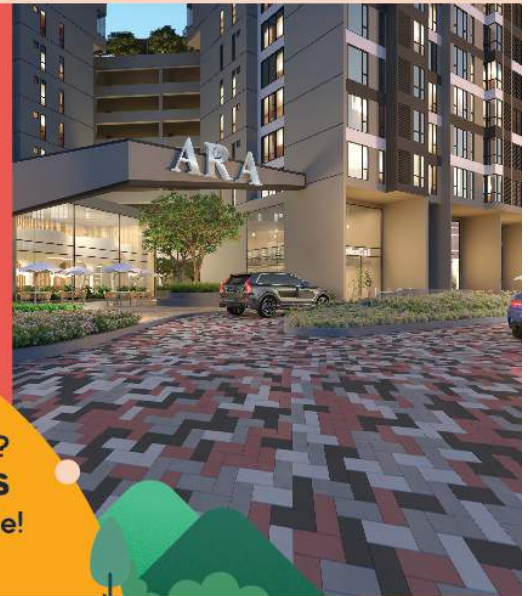

Where indulgence becomes a lifestyle.

Swim in our dazzling swimming pool, barbeque under the stars, workout in an all equipped gym and enjoy quality time with loved ones at our outdoor playground.

Excited to find out more?
View our **FLOOR PLANS**
by scanning this QR code!