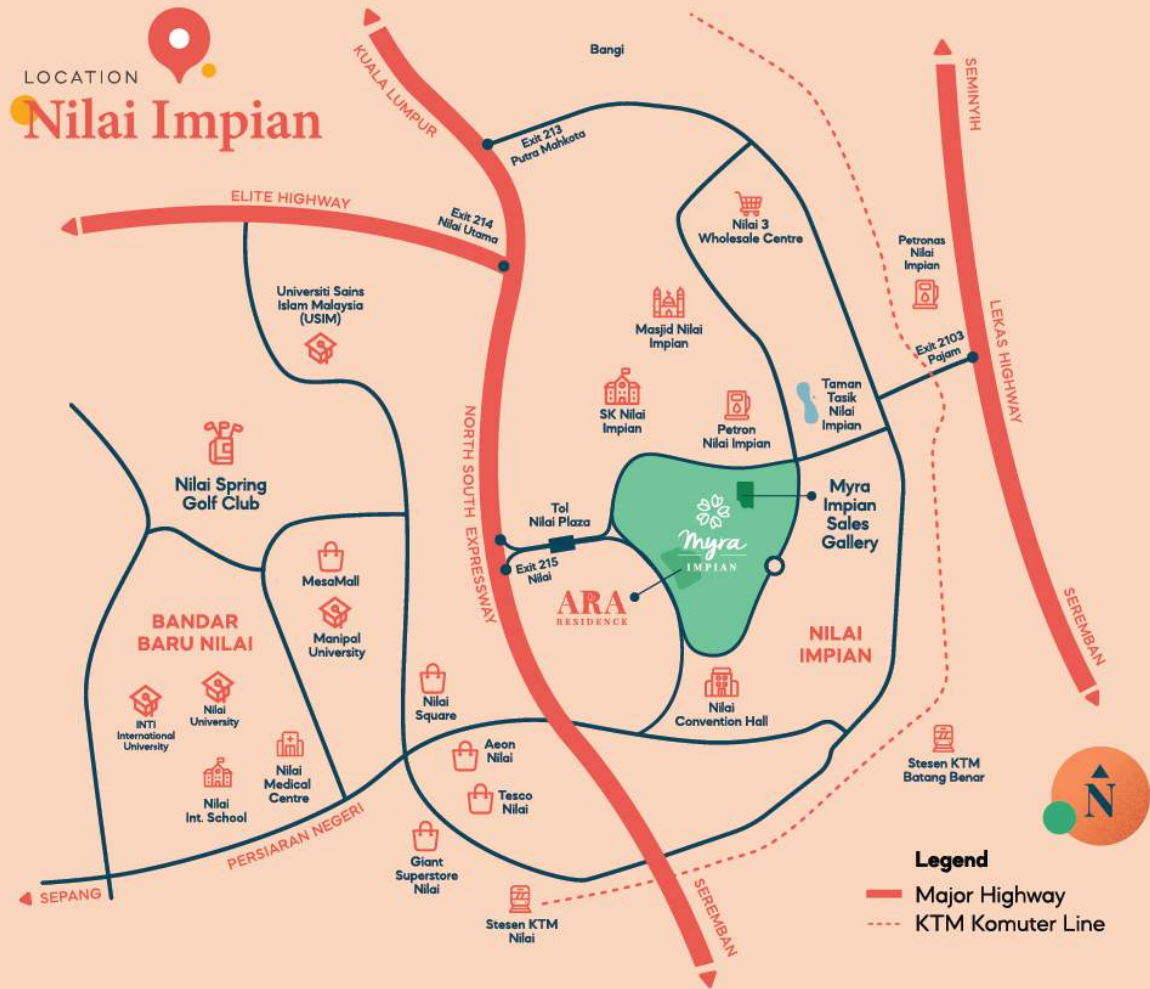

Where indulgence becomes a lifestyle.

Swim in our dazzling swimming pool, barbeque under the stars, workout in an all equipped gym and enjoy quality time with loved ones at our outdoor playground.

Excited to find out more?
View our **FLOOR PLANS**
by scanning this QR code!

Get to know Myra a little better at our sales gallery

03-2718 1739 • myraimpian.my

Waze: **Myra Impian Sales Gallery @ Nilai Impian** • Open Daily: **9.30am - 5.30pm**

Nilai Impian, 71800 Nilai, Negeri Sembilan

DISCLAIMER: All art renderings and photographs contained in this circular are artist's impression only. The developer reserves the right to modify any part of parts of the building prior to completion as directed by the architects and/or the relevant authorities. All plans, layout, information and specifications are subject to change and cannot form part of an offer or contract presentation. **Internal circulation only.***